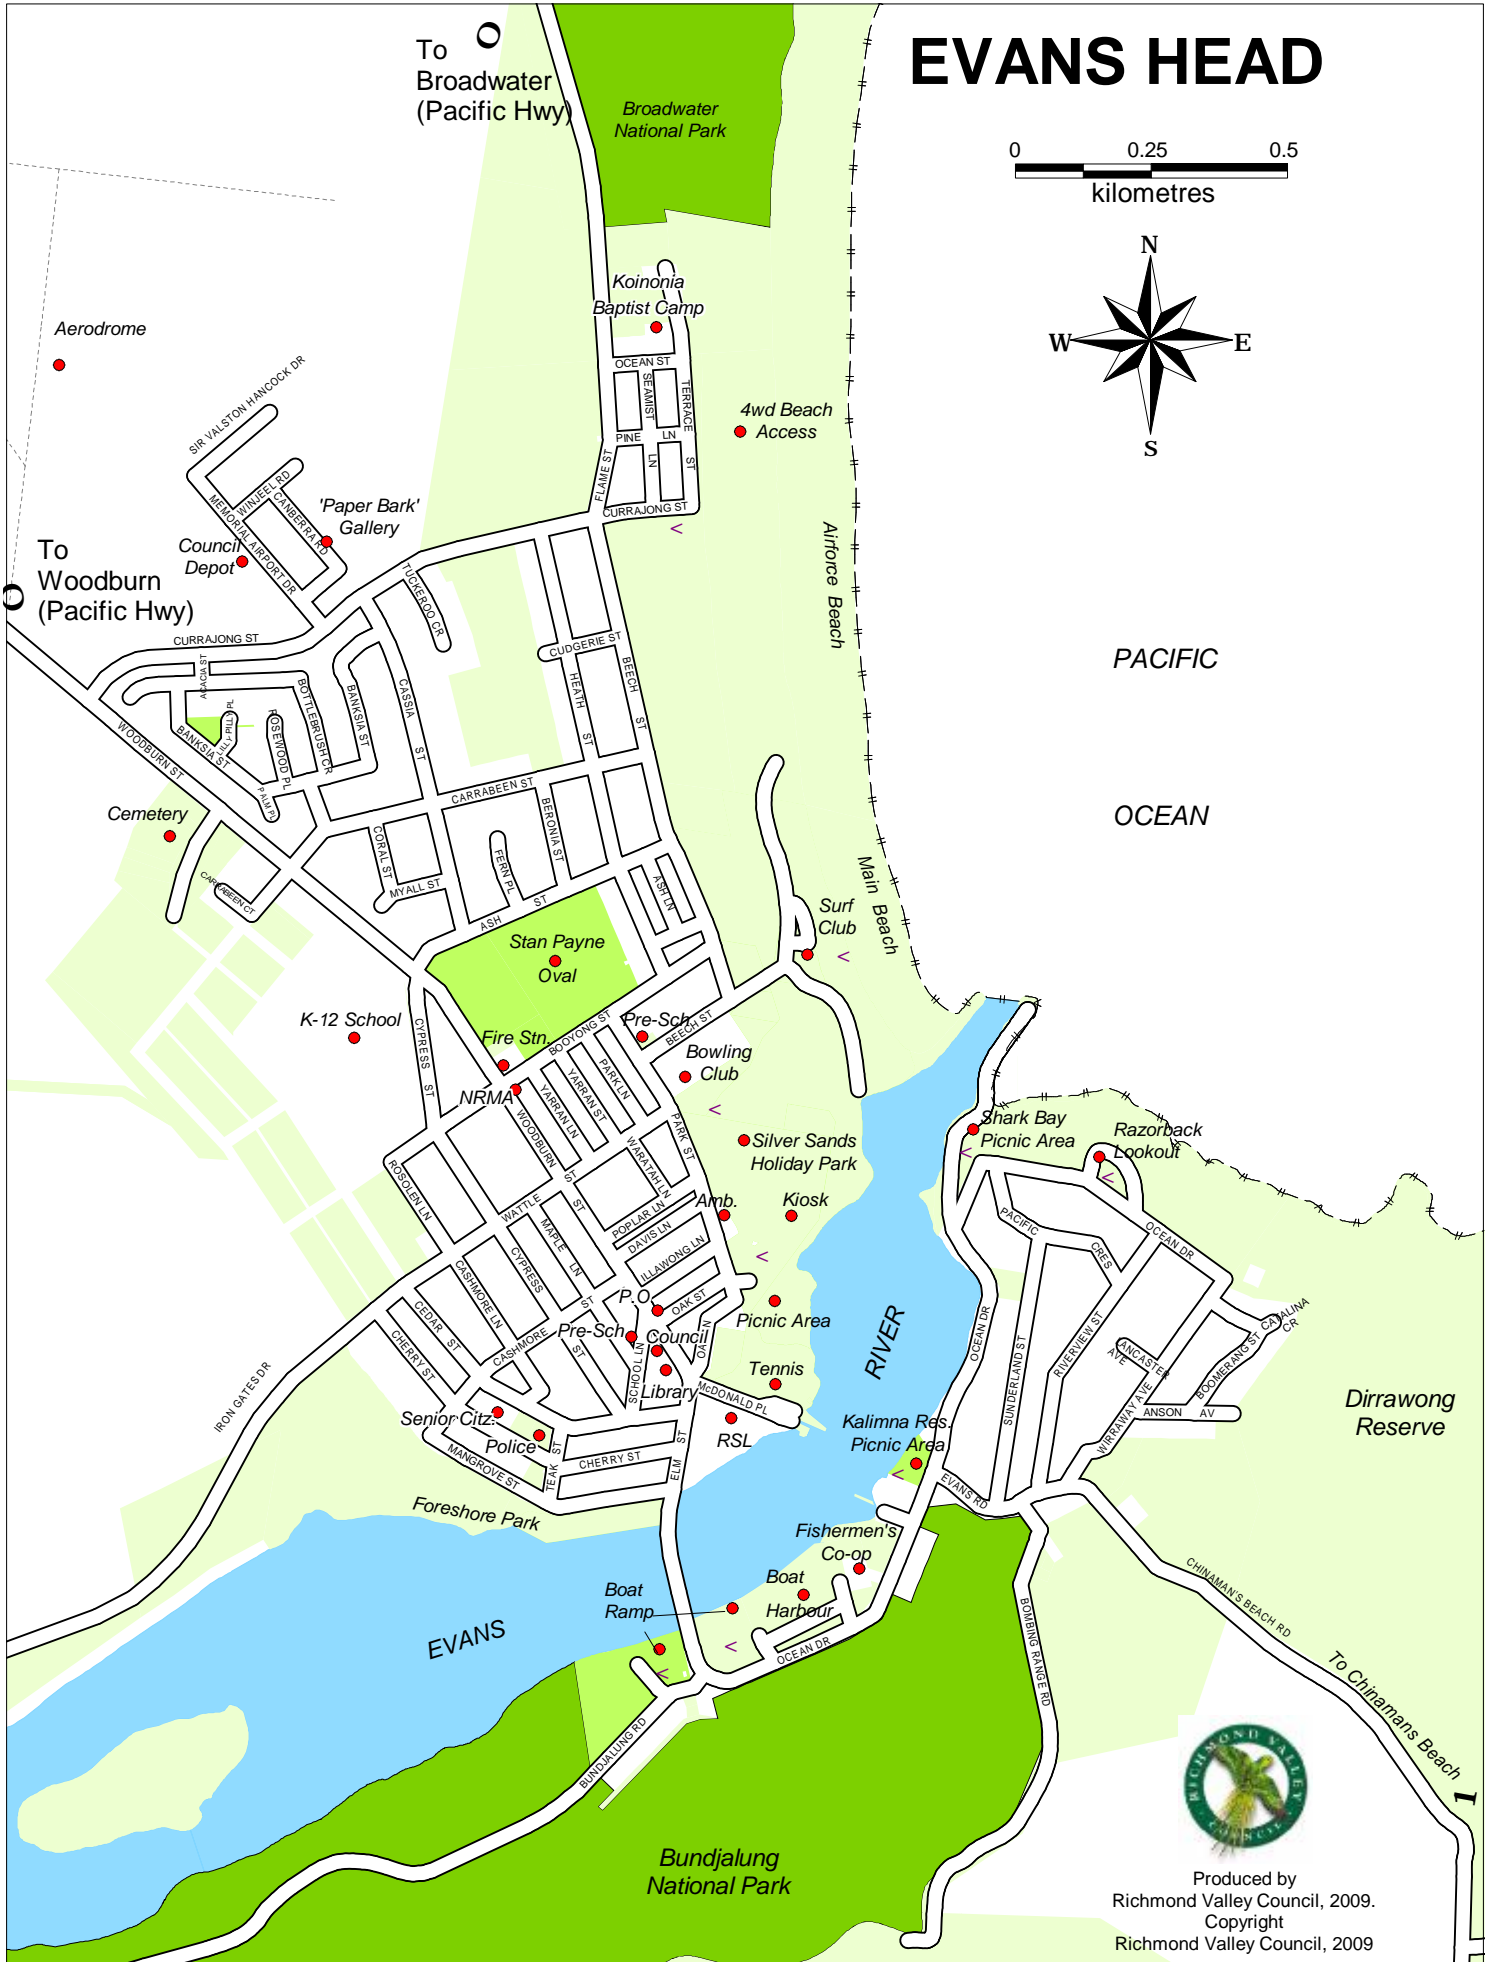

EVANS HEAD

Produced by
Richmond Valley Council, 2009.
Copyright
Richmond Valley Council, 2009