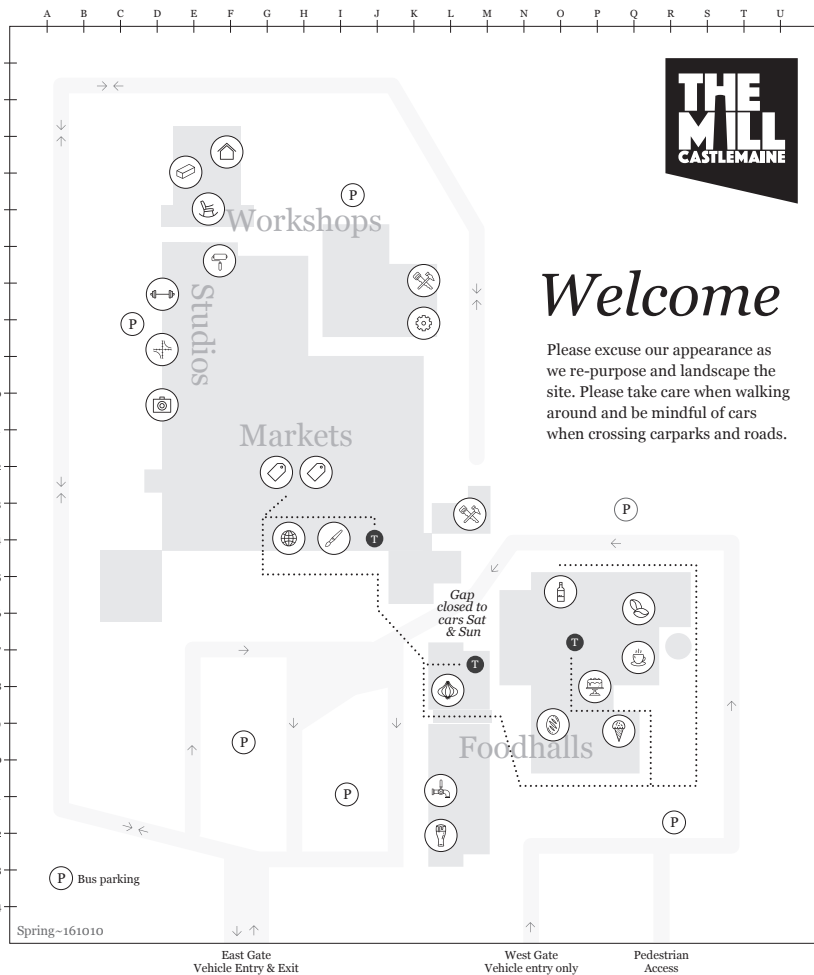

- K8** Black sheep Workshop ~ Metal Shaper, One Tonne Welding, Paterson Woodworking {no retail sales or public access}
- O15** Boomtown Wine Cooperative ~ Cellar Door: Sat & Sun 12pm-5pm
- L21** Castlemaine Brewing ~ Brewery
- G12** Castlemaine Vintage Bazaar ~ 7 days 10am-5pm
- D9** CDM Smith ~ Engineering and construction
- Q16** Coffee Basics ~ Coffee roastery & bean sales
- Q17** Das Kaffeehaus ~ Cafe: Mon-Fri 7am-4pm; Sat & Sun 8am-4pm
- E5** Digby ~ Industrial furniture {no retail sales or public access}
- E4** Green Earth Bricks
- L18** Harvest Fruit & Veg ~ Thu 12pm-6pm; Fri 8am-6pm
- L13** Hugh Makin ~ Furniture maker
- P19** Ice Cream Social ~ Thu, Fri, Sat & Sun 12pm-6pm
- I14** MA56 ~ Drop in art space: Thu, Fri, Sat & Sun 11am-3.30pm
- I12** Platform No.5 ~ Curated makers' space: Thu-Mon 10am-5pm
- F6** Print Together ~ printer
- D7** Real Strength ~ Strength training
- K7** Shed 5 ~ Wood and metal artisans {no retail sales or public access}
- P18** St Cloud Cakes {no retail sales or public access}
- O19** Sprout Bakery {no retail sales or public access}
- F3** The Built Collective ~ Building design and construction
- H14** The Mill Online ~ Website admin
- L22** The Taproom ~ Thu 3-8pm, Fri 12-10pm, Sat 12-10pm, Sun 12-8pm
- D10** Xtreme Visuals ~ Photography studio

..... Walkway P Parking T Toilets