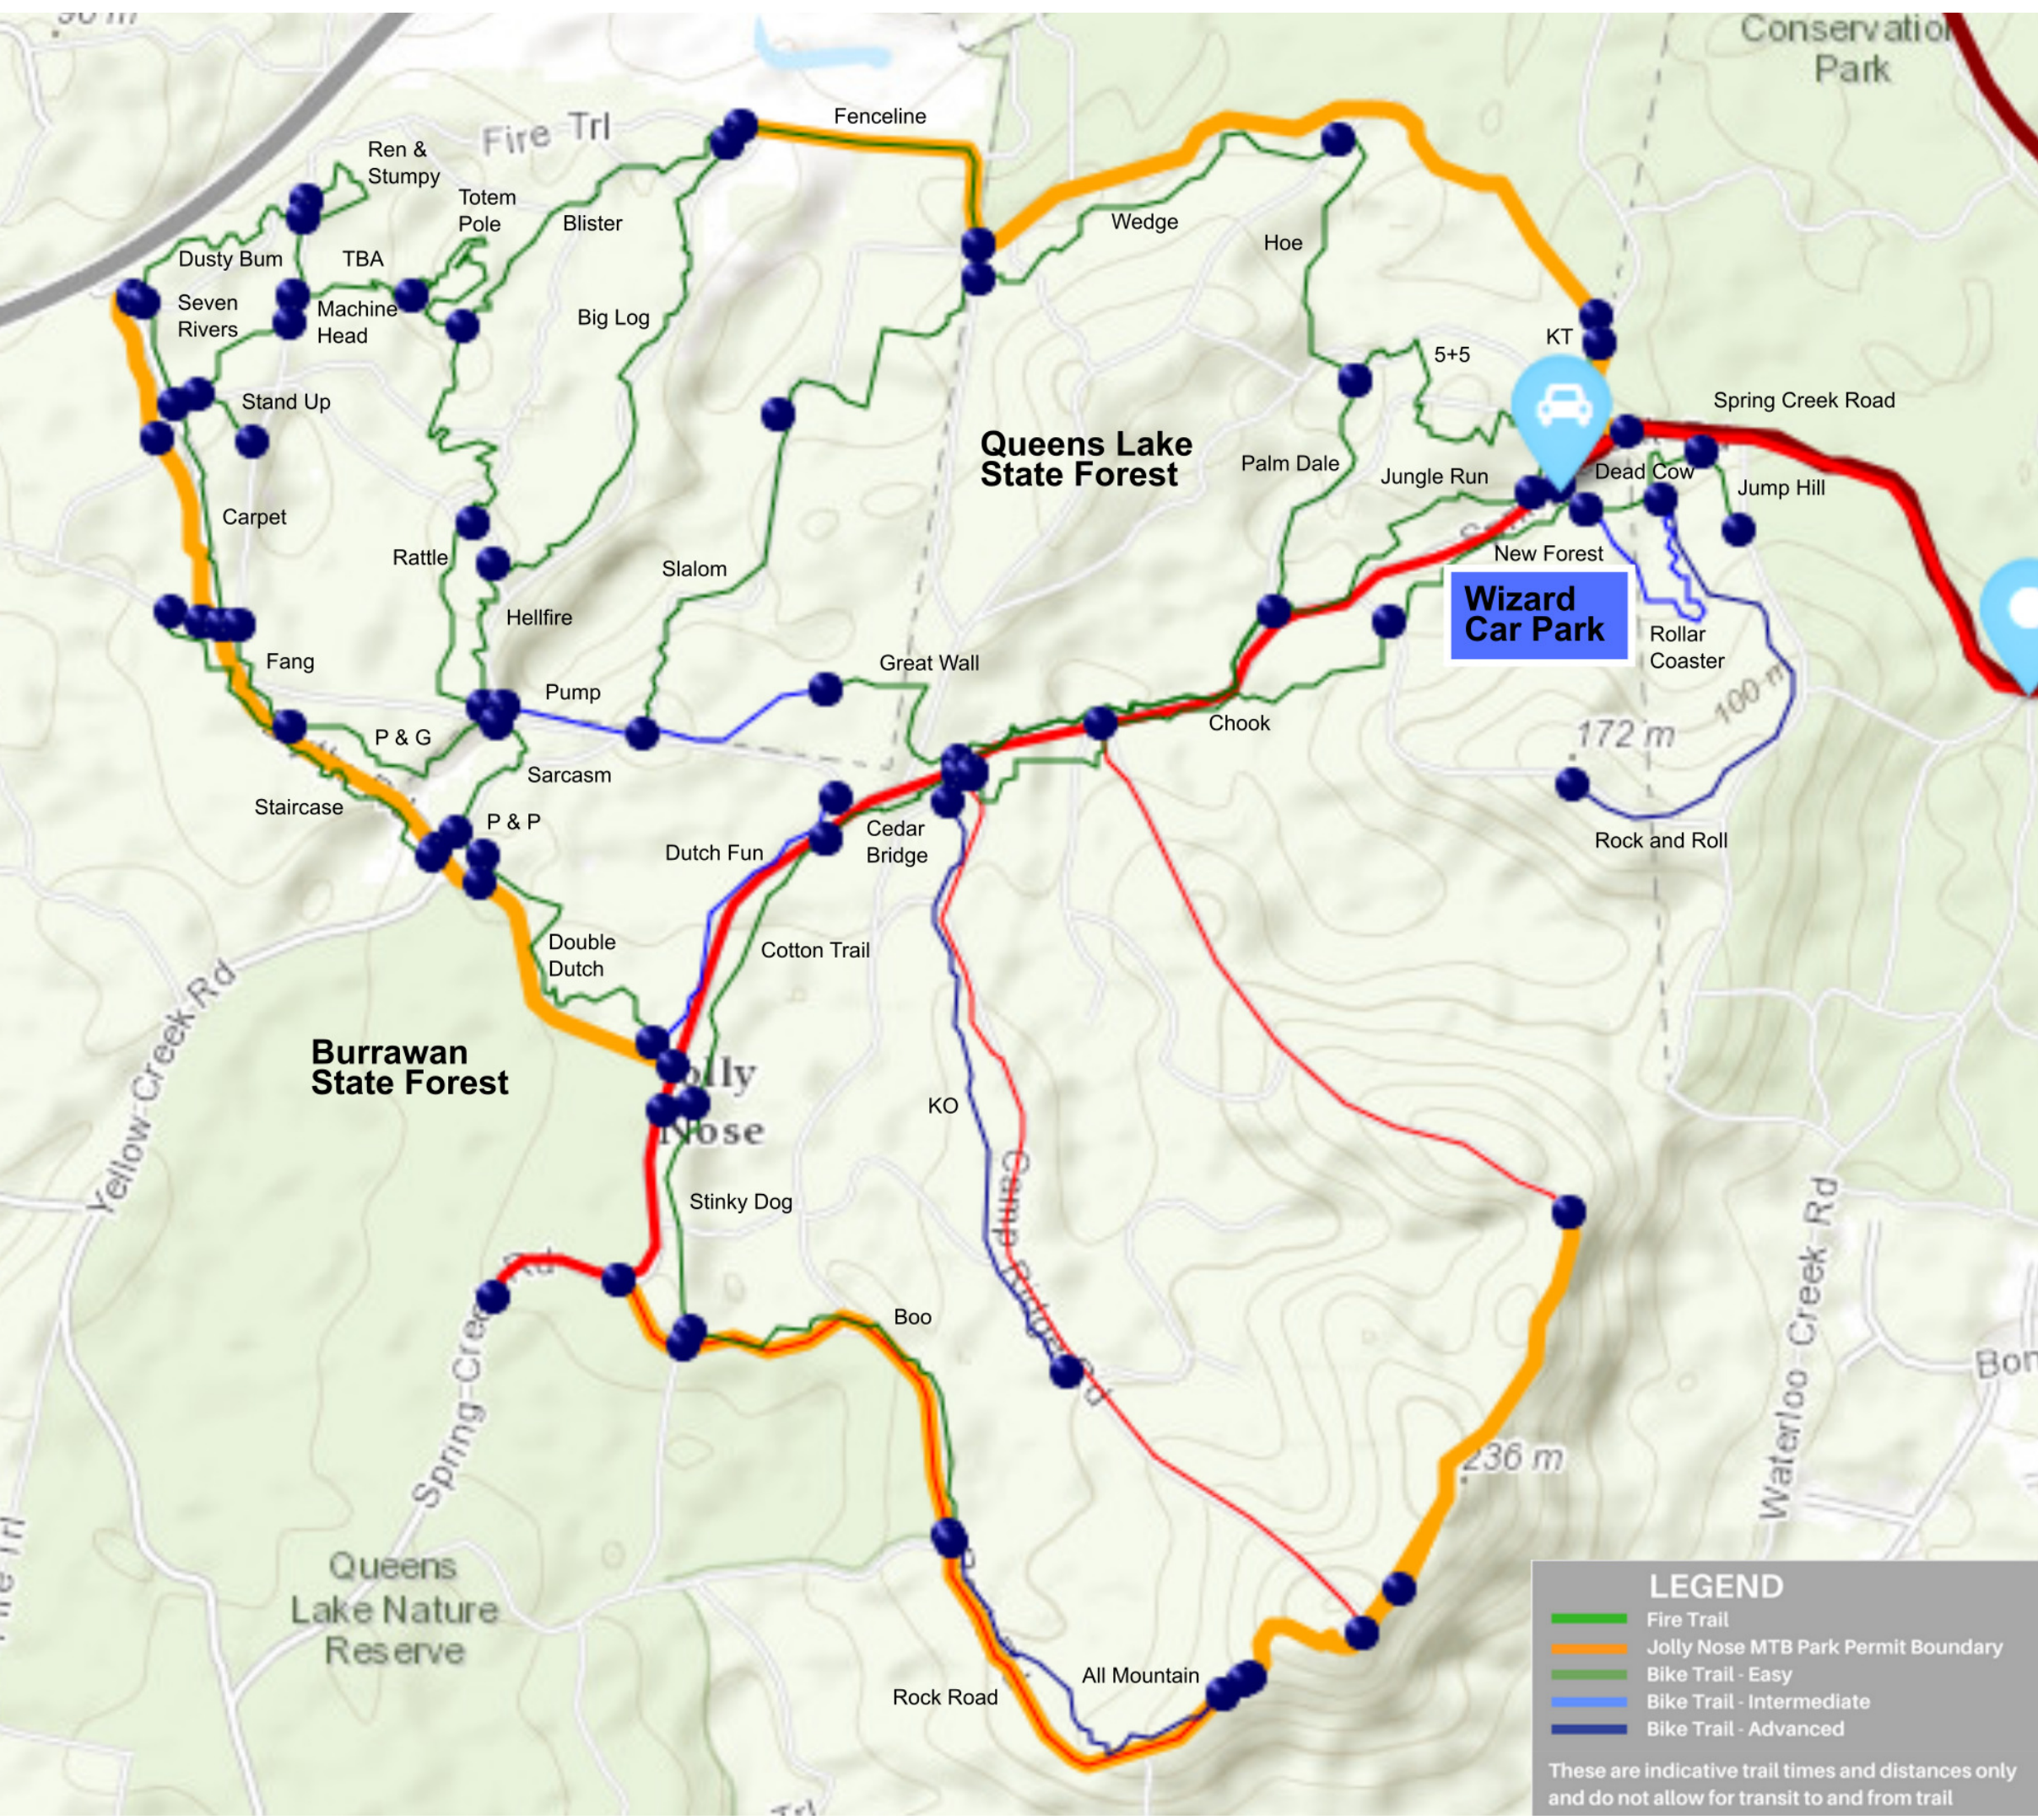

# Jolly Nose

## MOUNTAIN BIKE PARK

BONNY HILLS, NSW

**Wizard Car Park**

**LEGEND**

- Fire Trail
- Jolly Nose MTB Park Permit Boundary
- Bike Trail - Easy
- Bike Trail - Intermediate
- Bike Trail - Advanced

These are indicative trail times and distances only and do not allow for transit to and from trail

EASY	Trail name	Distance (one way)
.....	G&M5+5	1000m
.....	Big Log	1400m
.....	Blister	1900m
.....	Boo	1100m
.....	Carpet	900m
.....	Cedar Bridge	400m
.....	Chook	1400m
.....	Cotton Trail	800m
.....	Dead Cow	400m
.....	Double Dutch	1000m
.....	Dusty Bum	600m
.....	Fang	300m
.....	Fenceline	800m
.....	Great Wall	600m
.....	G & M	800m
.....	Hellfire	500m
.....	Hoe	800m
.....	Jump Hill	200m
.....	Jungle Run	2900m
.....	KT	500m
.....	Machine Head	300m
.....	New Forest	600m
.....	P & G	600m
.....	P & P	100m
.....	Palm Dale	700m
.....	Rattle	600m
.....	Ren & Stumpy	400m
.....	Sarcasm	500m
.....	Seven Rivers	400m
.....	Slalom	1000m
.....	Stand Up	200m
.....	Staircase	1100m
.....	Stinky Dog	600m
.....	TBA	200m
.....	Totem Pole	800m
.....	Wedge	1100m

INTERMEDIATE	Trail name	Distance (one way)
.....	DutchFun	800m
.....	Pump	800m
.....	Rollar Coaster	900m
.....	KO	1500m
.....	Rock and Roll	1300m

ADV.	Trail name	Distance (one way)
.....	All Mountain	1100m